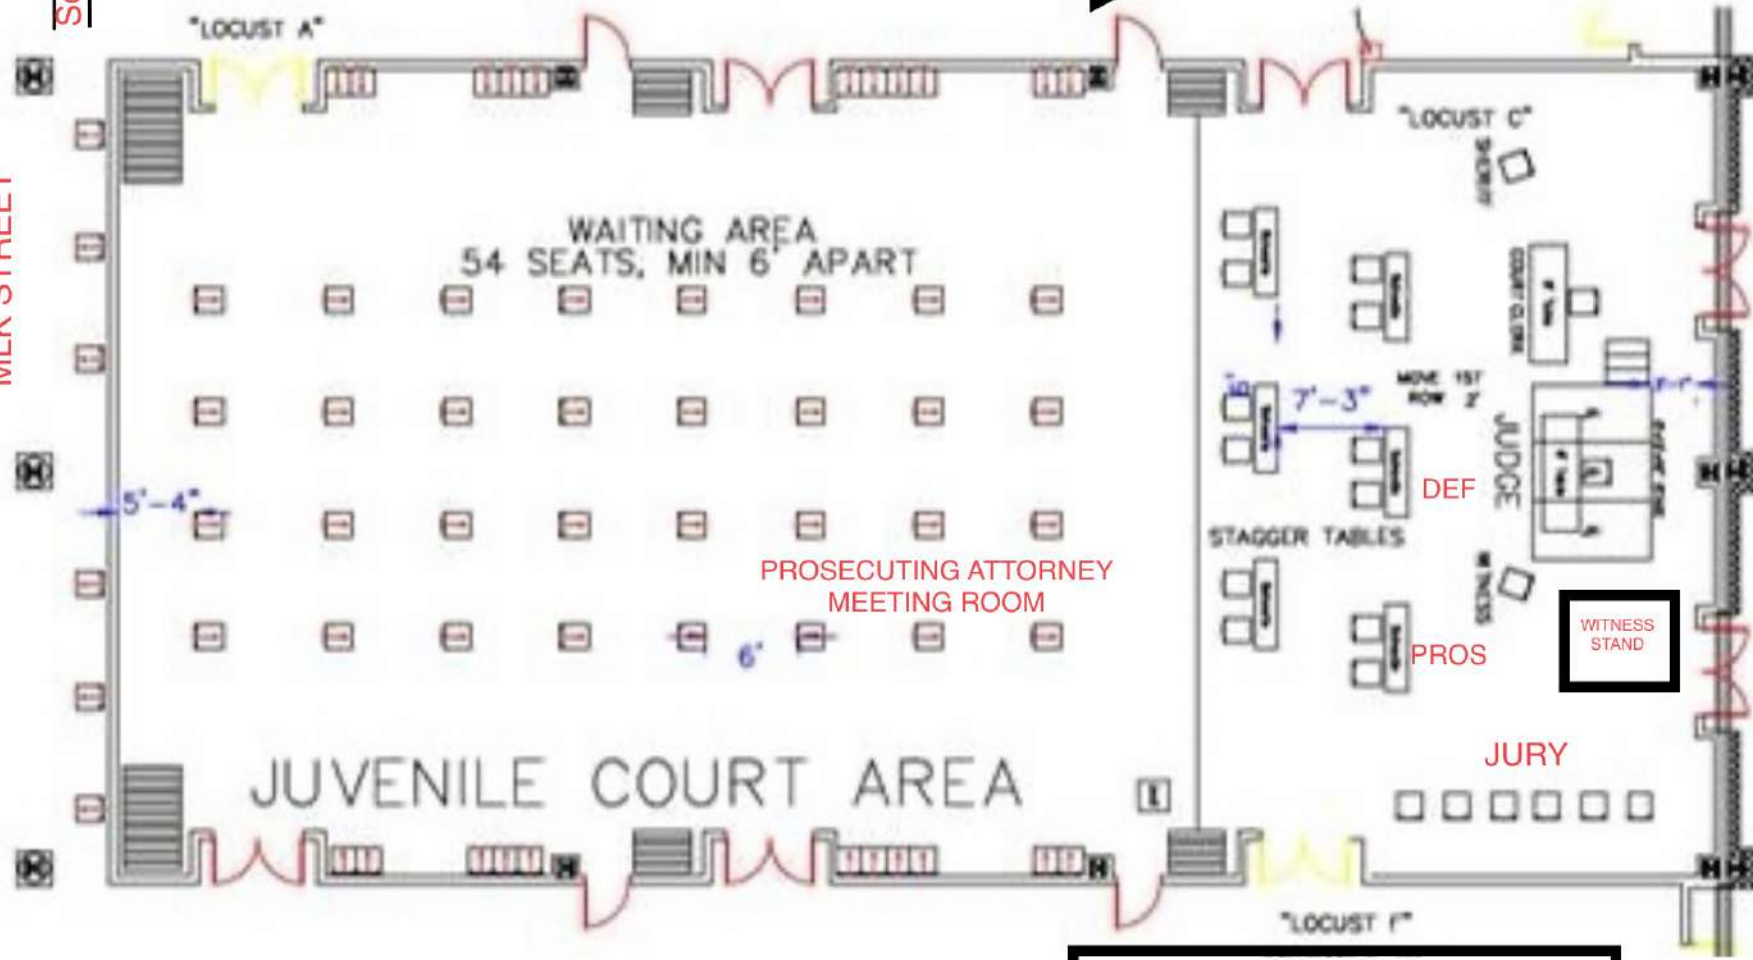

Enter here
Mask required at entry

Old hearing location
entrance (for reference)

Parking

Old National Events Plaza

Corner Club

Ford Center
Temporarily closed

Library Friends
Bookstore
Book store

EVPL Central

Evansville Vanderburgh
School Corporation

EVSC ICATS

Stone City Grill
Takeout

Google

DoubleTree by

ENTRANCE

LOCUST STREET

Security

Put mask on at the door before entering the building. Your temp will be checked

HALLWAY TO COURTOOM

MLK STREET

DEFENSE ATTORNEY
METTING ROOM

JURY DELIBERATION